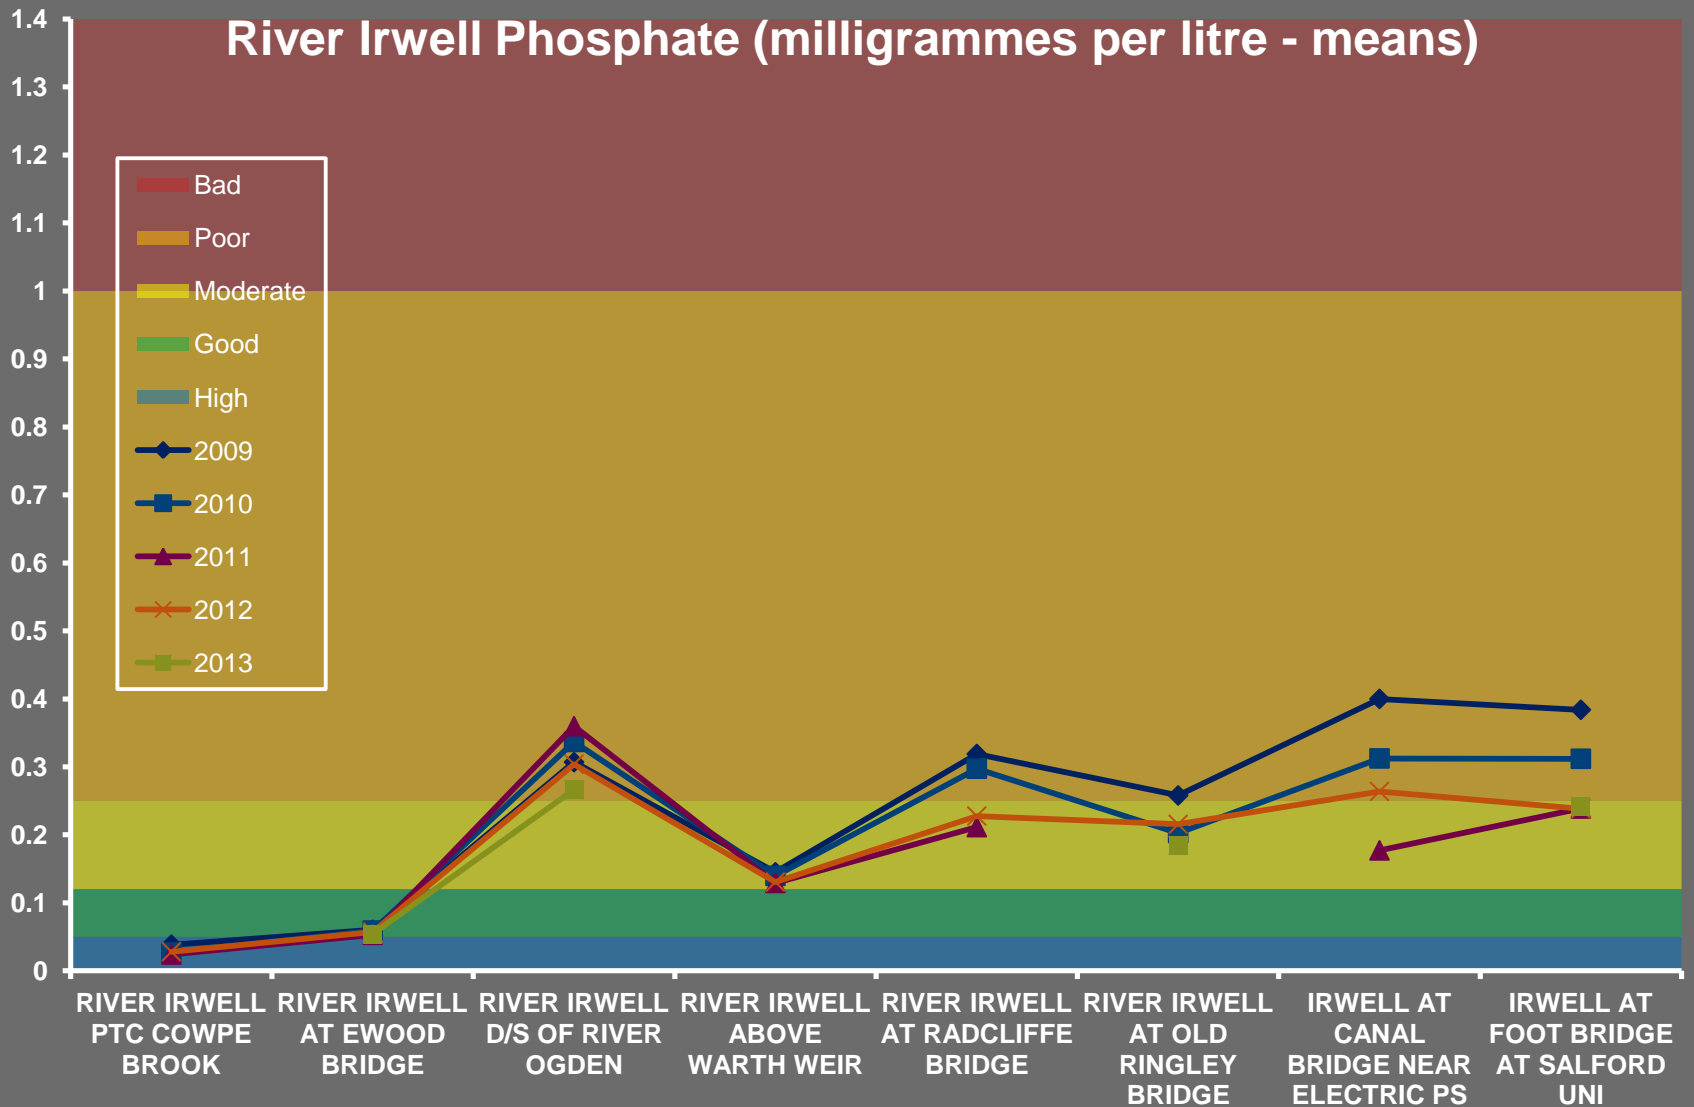

# River Irwell at Salford University Phosphate (milligrammes per litre)

# River Irwell Phosphate (milligrammes per litre - means)

# River Irwell at Salford University Dissolved Oxygen (% Saturation)

# River Irwell Dissolved Oxygen (% Saturation - 10 Percentiles)