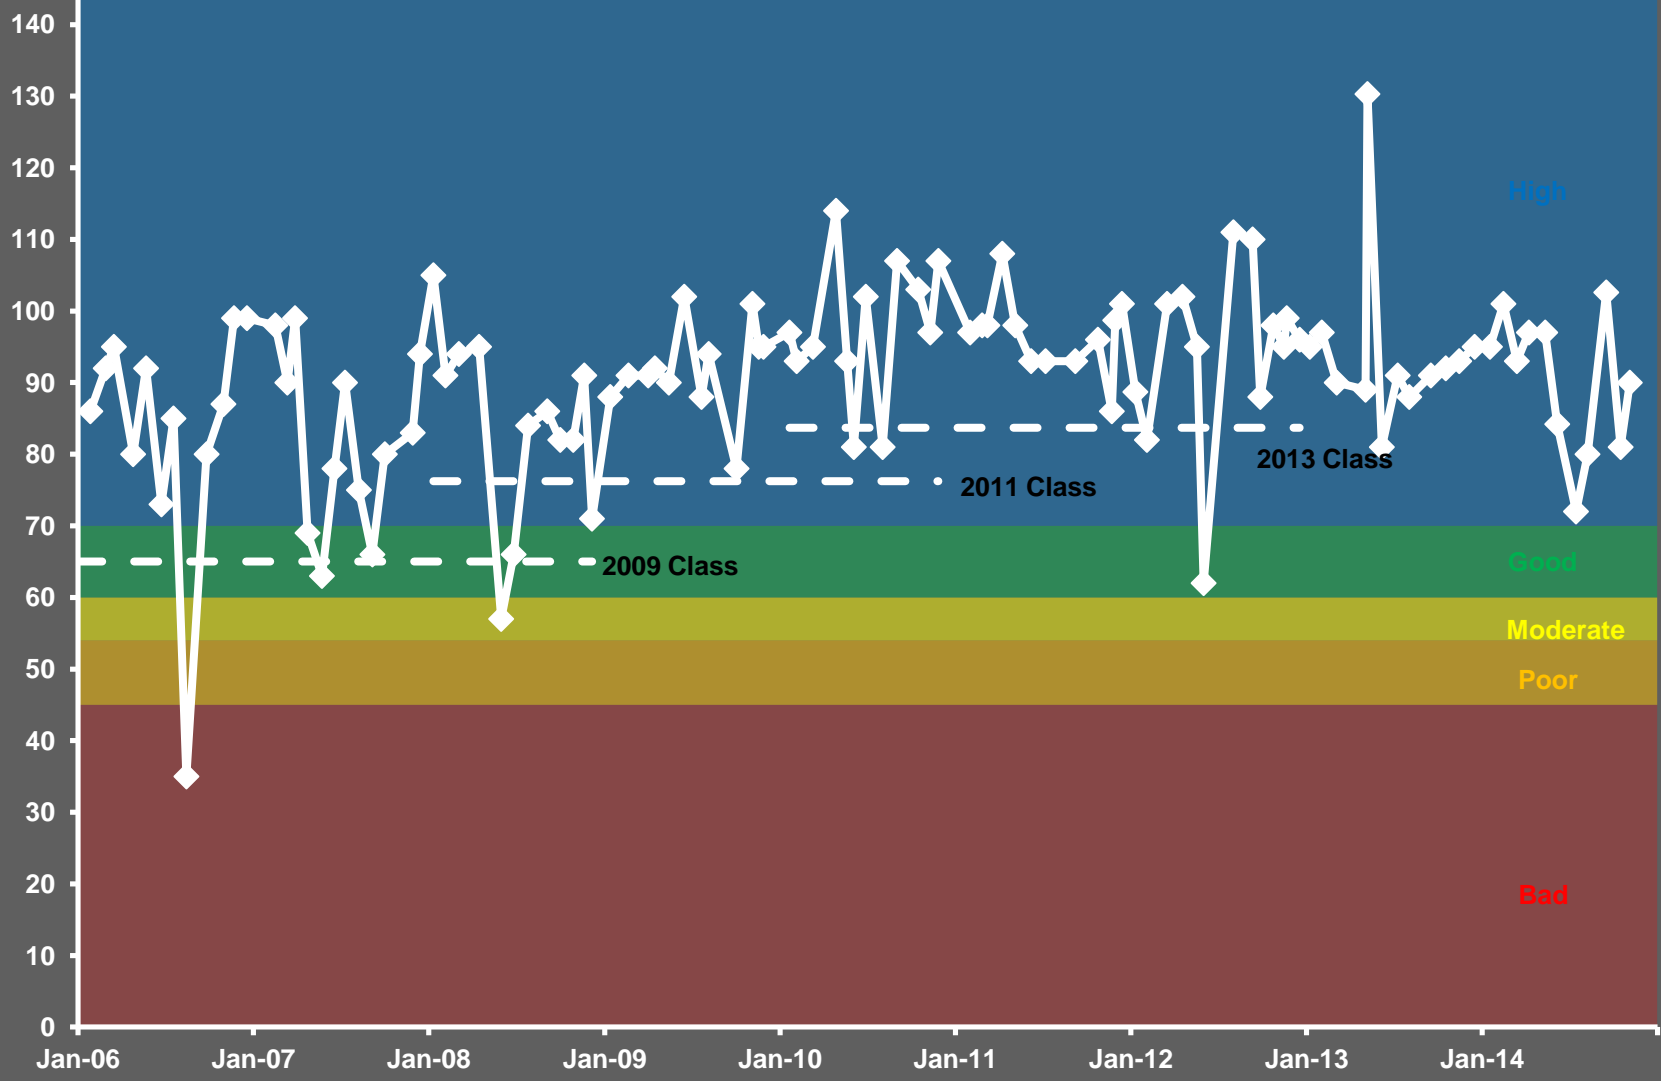

# River Irwell at Salford University Phosphate (milligrammes per litre)

# River Irwell Phosphate (milligrammes per litre - means)

# River Irwell at Salford University Dissolved Oxygen (% Saturation)

# River Irwell Dissolved Oxygen (% Saturation - 10 Percentiles)