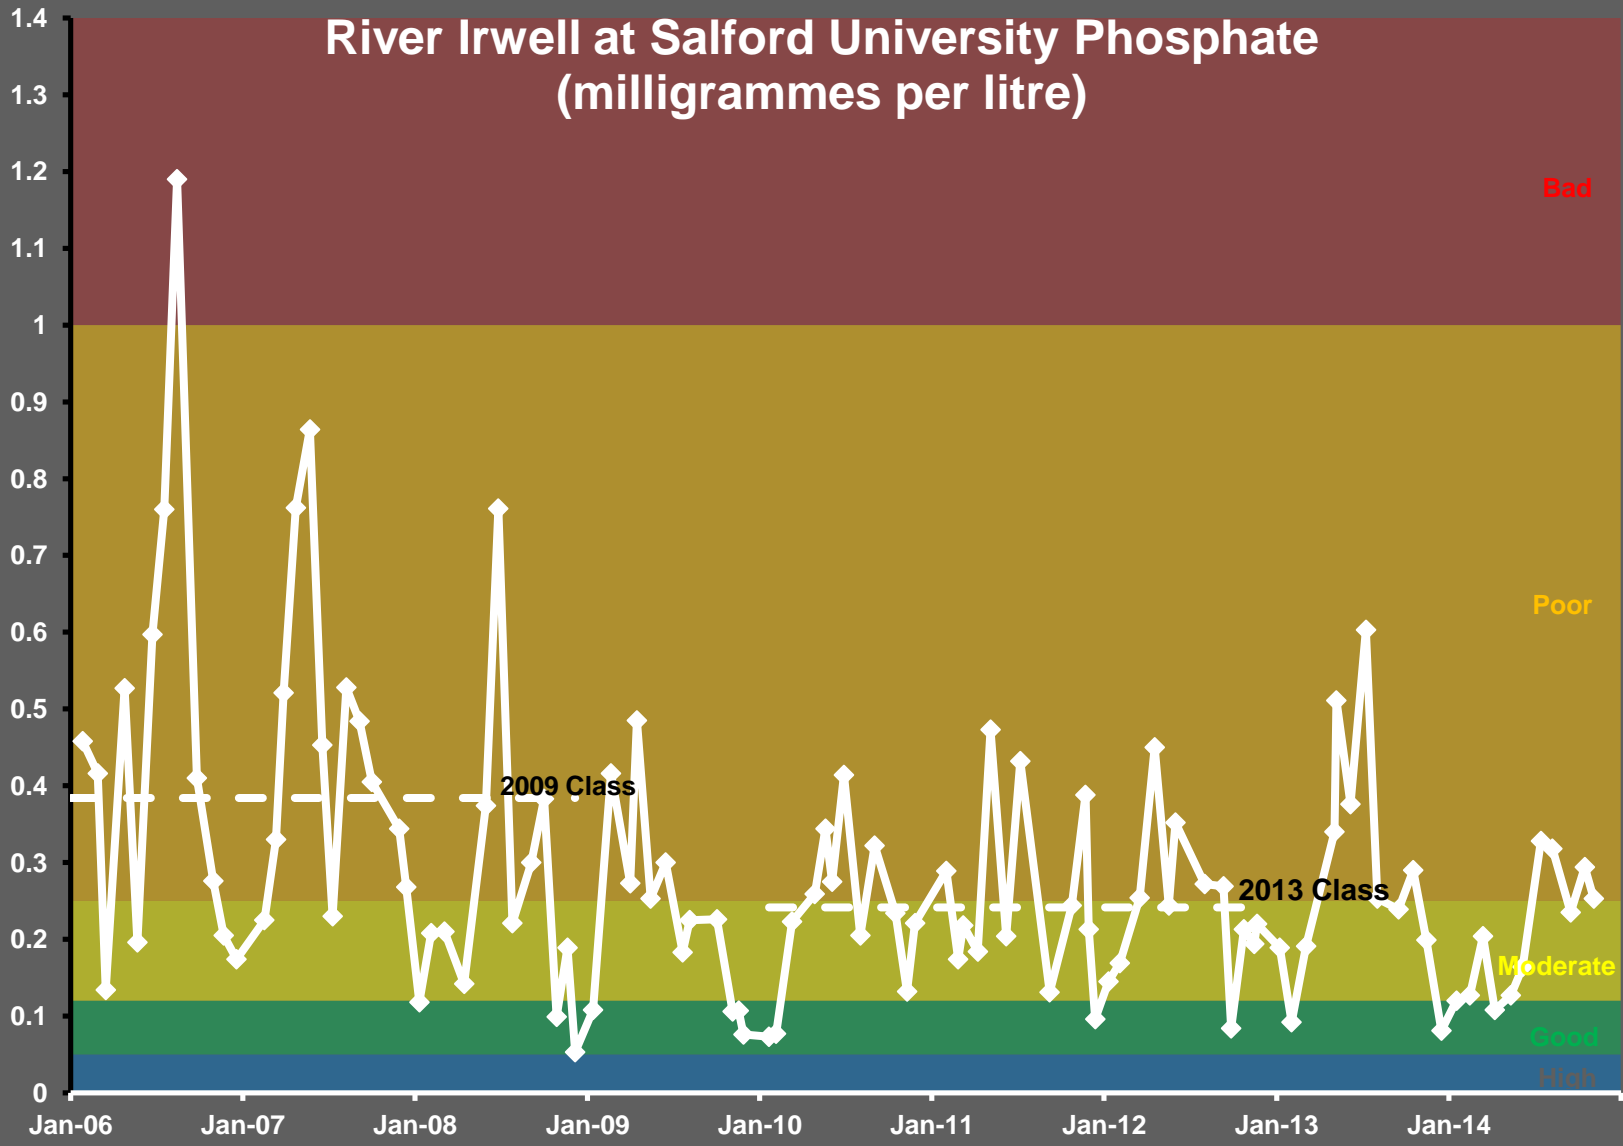

# River Irwell at Salford University Phosphate (milligrammes per litre)

# River Irwell Phosphate (milligrammes per litre - means)

# River Irwell at Salford University Dissolved Oxygen (% Saturation)

# River Irwell Dissolved Oxygen (% Saturation - 10 Percentiles)